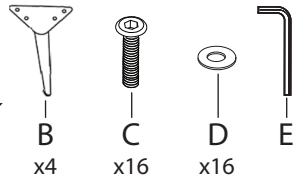

# Renee Accent Chair

Part # CHR-RENEE XXXX

19-0121

**PARTS**

A

x4  
B

x16  
C

x16  
D

E

**1**

**2**

**3**

Do not over tighten.  
 Do not use power tools to assemble.